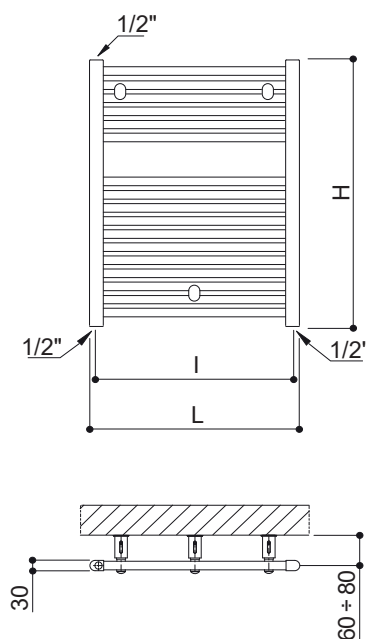

Versione con colore di serie: BIANCO TONON (RAL 9016) - Version with standard colour: WHITE TONON (RAL 9016)

Codice	Modello	Altezza H	Larghezza L	Profondità P	Interasse I	Peso Kg	Contenuto acqua	Potenza (watt Δt 50°C)	Potenza (watt Δt 30°C)	Esponente n
Code	Model	Height mm	Width mm	Deep mm	Distance mm	Weight Kg	Contained water	Power (watt Δt 50°C)	Power (watt Δt 30°C)	Exponent n
RI0175100	1751	755	510	30	460	8	4	367	189	1,30200
RI0204600	2046	945	460	30	410	9	5	406	212	1,27100
RI0206100	2061	945	610	30	560	11	6	527	274	1,27800
RI0284600	2846	• 1250	460	30	410	12	7	551	284	1,29500
RI0285100	2851	• 1250	510	30	460	13	7	607	314	1,29100
RI0286100	2861	• 1250	610	30	560	15	8	716	371	1,28500
RI0334600	3346	1440	460	30	410	14	8	639	331	1,29000
RI0335100	3351	• 1440	510	30	460	15	8	703	364	1,28700
RI0336100	3361	• 1440	610	30	560	17	10	830	431	1,28200
RI0394600	3946	• 1745	460	30	410	16	9	774	402	1,28300
RI0395100	3951	• 1745	510	30	460	18	10	852	443	1,28100
RI0396100	3961	• 1745	610	30	560	20	12	1005	524	1,27600
RI0397600	3976	• 1745	760	30	710	25	14	1232	644	1,26900

• Disponibile a magazzino - Model on stock

ASSEMBLY LAYOUT

ACCESSORI - ACCESSORIES

- 137100160 Kit fissaggio RIALTO ORO BANDIERA pag. 86
  137100161 RIALTO ORO BANDIERA fixing kit page 86
- 137121010 Appendino-Pomolo (Skin Pack 2 pz.) pag. 86
  137121011 Hook-Knob (Skin Pack 2 pcs.) page 86
- 137121020 Appendino-Cilindro (Skin Pack 2 pz.) pag. 86
  137121021 Hook-Cylinder (Skin Pack 2 pcs.) page 86
- 137123770 Portasalviette BIANCO (Largh. da 300 a 600) pag. 86
  137126270 Towel rack WHITE (Width from 300 to 600) page 86
- 137123774 Portasalviette CROMATO (Largh. da 300 a 600) pag. 86
  137126274 Towel rack CHROMED (Width from 300 to 600) page 86